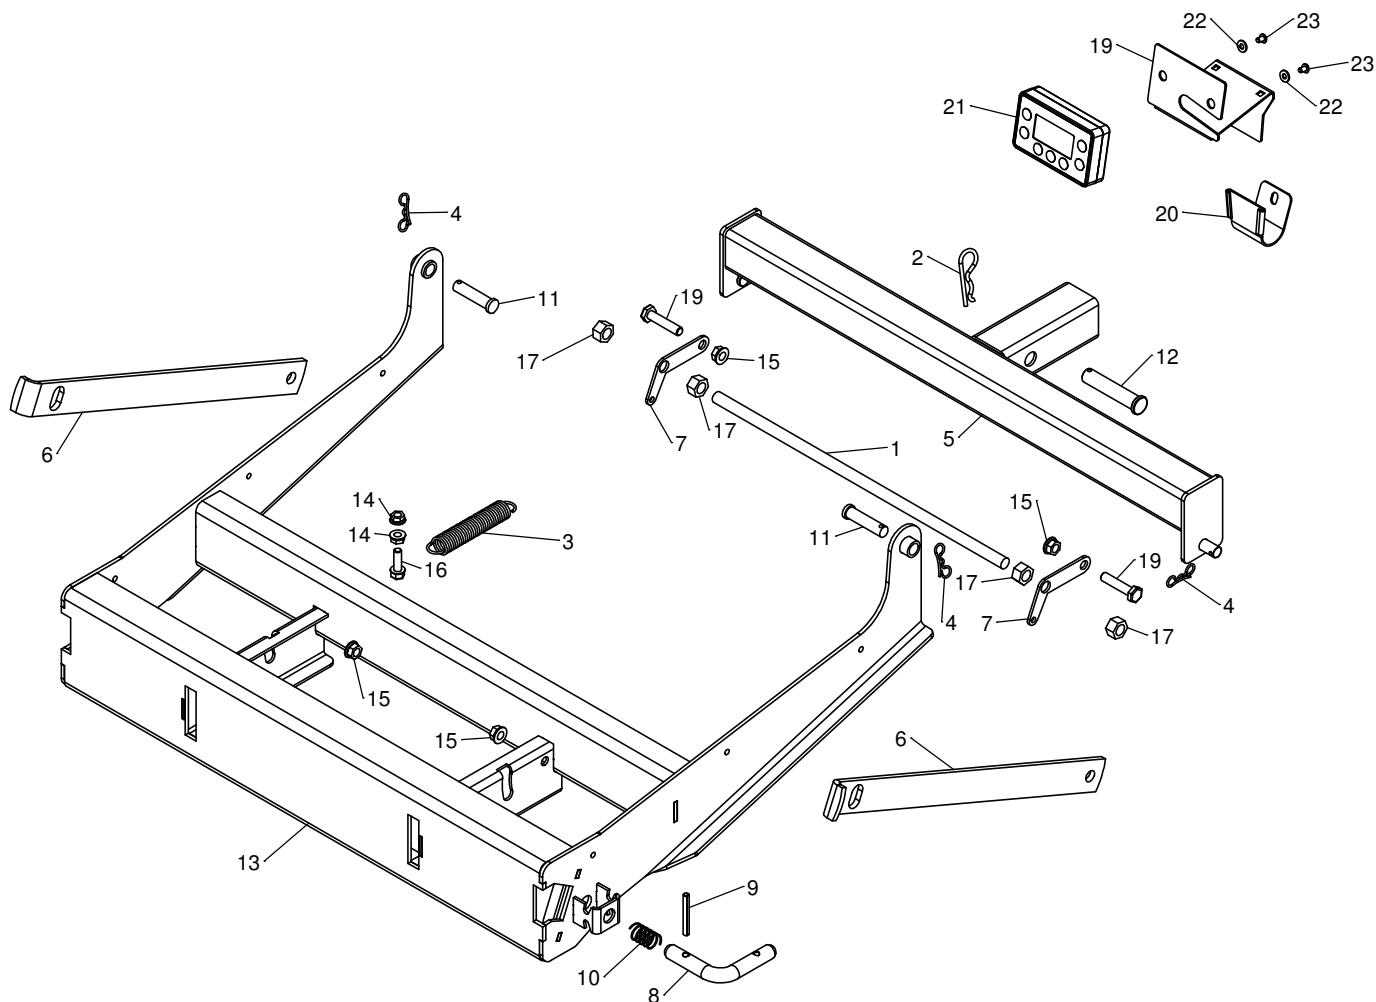

LP68163 Gator Attachment Mount Hitch (HPX '18+)

#	Part #	Qty	Description
1	ST43296	1	1/2" Thread Rod x 17"
2	ST43469	1	Spring Cotter Pin
3	ST50223	1	Spring
4	ST50237	4	Bowtie Clip 1/2"
5	ST50282	1	Hitch WA
6	ST50366	2	Support Link HPX, TH-TS, 550
7	ST50298	2	Latch Side
8	ST50359	2	Locking Pin 5/8"dia S.S
9	ST50358	2	Roll pin 1/4" x 2"
10	ST50360	2	Spring
11	ST50372	2	1/2" x 2" Clevis Pin
12	ST50373	1	Clevis Pin ϕ 5/8" x 3"
13	ST50377	1	Spreader Mount Frame

#	Part #	Qty	Description
14	ST65008	2	5/16 Flange Nut
15	ST65012	4	3/8 Flange Nut
16	ST65014	1	5/16 x 1 Flange Bolt
17	ST65034	4	1/2" Nut
19	ST65091	2	3/8 x 1-3/4 Hex Bolt
19	ST50959	1	Mounting Bracket, Display
20	ST50305	1	Bracket Receiver
21	ST48613	1	User Interface
22	ST65199	2	M5 Flat Washer
23	ST65275	2	M5x8 Button-Head Screw
	ST50940	1	Power Harness
	ST50974	1	Display Cable